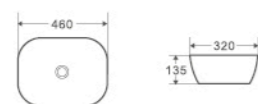

EVEA SERIES

Counter-top Round-edged Basin

EVEA. Consistently rect-oval, consistently popular. This round-edged washbasin is the representation of modern classic.

EVEA 48
Round Basins
Size: 485x350x130mm

EVEA 49
Round Basins
Size: 490x395x150mm

EVEA 52
Round Basins
Size: 520x330x130mm

EVEA 60
Round Basins
Size: 600x400x145mm

EVEA 60B
Round Basins
Size: 600x415x140mm

EVEA 50M
Round Basin with one tap-hole
Size: 505x385x120mm
Ceramic White

EVEA 46
Round Basins
Size: 460x320x135mm

EVEA 47
Round Basins
Size: 465x375x115mm

EVEA 60M
Round Basin with one tap-hole
Size: 600x420x160mm

EVEA 61M
Round Basin with one tap-hole
Size: 605x385x120mm
Ceramic White