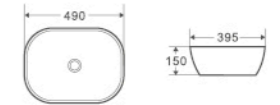

EVEA SERIES

Counter-top Round-edged Basin

EVEA. Consistently rect-oval, consistently popular. This round-edged washbasin is the representation of modern classic.

EVEA 48
Round Basins
Size: 485x350x130mm

EVEA 49
Round Basins
Size: 490x395x150mm

EVEA 52
Round Basins
Size: 520x330x130mm

EVEA 60
Round Basins
Size: 600x400x145mm

EVEA 60B
Round Basins
Size: 600x415x140mm

EVEA 50M
Round Basin with one tap-hole
Size: 505x385x120mm
Ceramic White

EVEA 46
Round Basins
Size: 460x320x135mm

EVEA 47
Round Basins
Size: 465x375x115mm

EVEA 60M
Round Basin with one tap-hole
Size: 600x420x160mm

EVEA 61M
Round Basin with one tap-hole
Size: 605x385x120mm
Ceramic White