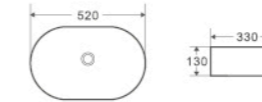

EVEA SERIES

Counter-top Round-edged Basin

EVEA. Consistently rect-oval, consistently popular. This round-edged washbasin is the representation of modern classic.

EVEA 48
Round Basins
Size: 485x350x130mm

EVEA 49
Round Basins
Size: 490x395x150mm

EVEA 52
Round Basins
Size: 520x330x130mm

EVEA 60
Round Basins
Size: 600x400x145mm

EVEA 60B
Round Basins
Size: 600x415x140mm

EVEA 50M
Round Basin with one tap-hole
Size: 505x385x120mm
Ceramic White

EVEA 46
Round Basins
Size: 460x320x135mm

EVEA 47
Round Basins
Size: 465x375x115mm

EVEA 60M
Round Basin with one tap-hole
Size: 600x420x160mm

EVEA 61M
Round Basin with one tap-hole
Size: 605x385x120mm
Ceramic White