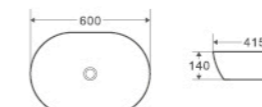

EVEA SERIES

Counter-top Round-edged Basin

EVEA. Consistently rect-oval, consistently popular. This round-edged washbasin is the representation of modern classic.

EVEA 48
Round Basins
Size: 485x350x130mm

EVEA 49
Round Basins
Size: 490x395x150mm

EVEA 52
Round Basins
Size: 520x330x130mm

EVEA 60
Round Basins
Size: 600x400x145mm

EVEA 60B
Round Basins
Size: 600x415x140mm

EVEA 50M
Round Basin with one tap-hole
Size: 505x385x120mm
Ceramic White

EVEA 46
Round Basins
Size: 460x320x135mm

EVEA 47
Round Basins
Size: 465x375x115mm

EVEA 60M
Round Basin with one tap-hole
Size: 600x420x160mm

EVEA 61M
Round Basin with one tap-hole
Size: 605x385x120mm
Ceramic White