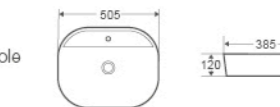

EVEA SERIES

Counter-top Round-edged Basin

EVEA. Consistently rect-oval, consistently popular. This round-edged washbasin is the representation of modern classic.

EVEA 48
Round Basins
Size: 485x350x130mm

EVEA 49
Round Basins
Size: 490x395x150mm

EVEA 52
Round Basins
Size: 520x330x130mm

EVEA 60
Round Basins
Size: 600x400x145mm

EVEA 60B
Round Basins
Size: 600x415x140mm

EVEA 50M
Round Basin with one tap-hole
Size: 505x385x120mm
Ceramic White

EVEA 46
Round Basins
Size: 460x320x135mm

EVEA 47
Round Basins
Size: 465x375x115mm

EVEA 60M
Round Basin with one tap-hole
Size: 600x420x160mm

EVEA 61M
Round Basin with one tap-hole
Size: 605x385x120mm
Ceramic White