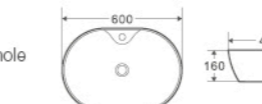

EVEA SERIES

Counter-top Round-edged Basin

EVEA. Consistently rect-oval, consistently popular. This round-edged washbasin is the representation of modern classic.

EVEA 48
Round Basins
Size: 485x350x130mm

EVEA 49
Round Basins
Size: 490x395x150mm

EVEA 52
Round Basins
Size: 520x330x130mm

EVEA 60
Round Basins
Size: 600x400x145mm

EVEA 60B
Round Basins
Size: 600x415x140mm

EVEA 50M
Round Basin with one tap-hole
Size: 505x385x120mm
Ceramic White

EVEA 46
Round Basins
Size: 460x320x135mm

EVEA 47
Round Basins
Size: 465x375x115mm

EVEA 60M
Round Basin with one tap-hole
Size: 600x420x160mm

EVEA 61M
Round Basin with one tap-hole
Size: 605x385x120mm
Ceramic White