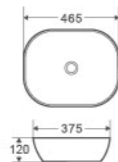

CH-85-GW

Size: 465x375x120mm
Counter-top round-edged square basin in grey White finishing

CH-46-MW

Size: 465x375x115mm
Counter-top round-edged art basin in Matt White finishing

CH-46-BW

Size: 465x375x115mm
Counter-top round-edged art basin in Black and White finishing

CH-46-MB

Size: 465x375x115mm
Counter-top round-edged art basin in Matt Black finishing

CH-43-TW

Size: 490x395x150mm
Counter-top round-edged square basin in Touchline White finishing

CH-43-MB

Size: 490x395x150mm
Counter-top round-edged rectangular basin in Matt Black finishing

CH-43-BW

Size: 500x405x150mm
Counter-top round-edged rectangular basin in Black/White finishing

CH-43-CAR

Size: 490x395x150mm
Counter-top round-edged art basin in Carrara finishing

CHUR series

Counter-Top Art Basin

An Inspiration of color and shape
– **CHUR** is a series of finely crafted basin designed to make a statement in your bathroom.

CH-44-TW

Size: 410x410x150mm
Counter-top round-edged square basin in Touchline White finishing