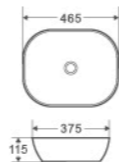

CH-85-GW

Size: 465x375x120mm
Counter-top round-edged square basin in grey White finishing

CH-46-MW

Size: 465x375x115mm
Counter-top round-edged art basin in Matt White finishing

CH-46-BW

Size: 465x375x115mm
Counter-top round-edged art basin in Black and White finishing

CH-46-MB

Size: 465x375x115mm
Counter-top round-edged art basin in Matt Black finishing

CH-43-TW

Size: 490x395x150mm
Counter-top round-edged square basin in Touchline White finishing

CH-43-MB

Size: 490x395x150mm
Counter-top round-edged rectangular basin in Matt Black finishing

CH-43-BW

Size: 500x405x150mm
Counter-top round-edged rectangular basin in Black/White finishing

CH-43-CAR

Size: 490x395x150mm
Counter-top round-edged art basin in Carrara finishing

CHUR series

Counter-Top Art Basin

An Inspiration of color and shape
– **CHUR** is a series of finely crafted basin designed to make a statement in your bathroom.

CH-44-TW

Size: 410x410x150mm
Counter-top round-edged square basin in Touchline White finishing