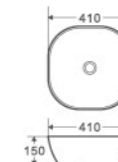

CH-46-MB

Size: 465x375x115mm
Counter-top round-edged art basin in Matt Black finishing

CH-43-TW

Size: 490x395x150mm
Counter-top round-edged square basin in Touchline White finishing

CH-43-MB

Size: 490x395x150mm
Counter-top round-edged rectangular basin in Matt Black finishing

CH-43-BW

Size: 500x405x150mm
Counter-top round-edged rectangular basin in Black/White finishing

CH-43-CAR

Size: 490x395x150mm
Counter-top round-edged art basin in Carrara finishing

CHUR series

Counter-Top Art Basin

An Inspiration of color and shape
– **CHUR** is a series of finely crafted basin designed to make a statement in your bathroom.

CH-44-TW

Size: 410x410x150mm
Counter-top round-edged square basin in Touchline White finishing

CH-44-MB

Size: 410x410x150mm
Counter-top round-edged square basin in Matt Black finishing

CH-03-TW

Size: 400x400x145mm
Counter-top round-edged square basin in Touchline White finishing

CH-33-BW

Size: 610x410x150mm
Counter-top oval art basin in Black/White finishing