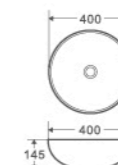

CH-46-MB

Size: 465x375x115mm
Counter-top round-edged art basin in Matt Black finishing

CH-43-TW

Size: 490x395x150mm
Counter-top round-edged square basin in Touchline White finishing

CH-43-MB

Size: 490x395x150mm
Counter-top round-edged rectangular basin in Matt Black finishing

CH-43-BW

Size: 500x405x150mm
Counter-top round-edged rectangular basin in Black/White finishing

CH-43-CAR

Size: 490x395x150mm
Counter-top round-edged art basin in Carrara finishing

CHUR series

Counter-Top Art Basin

An Inspiration of color and shape
– **CHUR** is a series of finely crafted basin designed to make a statement in your bathroom.

CH-44-TW

Size: 410x410x150mm
Counter-top round-edged square basin in Touchline White finishing

CH-44-MB

Size: 410x410x150mm
Counter-top round-edged square basin in Matt Black finishing

CH-03-TW

Size: 400x400x145mm
Counter-top round-edged square basin in Touchline White finishing

CH-33-BW

Size: 610x410x150mm
Counter-top oval art basin in Black/White finishing