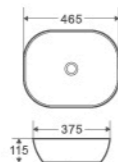

CH-85-GW

Size: 465x375x120mm
Counter-top round-edged square basin in grey White finishing

CH-46-MW

Size: 465x375x115mm
Counter-top round-edged art basin in Matt White finishing

CH-46-BW

Size: 465x375x115mm
Counter-top round-edged art basin in Black and White finishing

CH-46-MB

Size: 465x375x115mm
Counter-top round-edged art basin in Matt Black finishing

CH-43-TW

Size: 490x395x150mm
Counter-top round-edged square basin in Touchline White finishing

CH-43-MB

Size: 490x395x150mm
Counter-top round-edged rectangular basin in Matt Black finishing

CH-43-BW

Size: 500x405x150mm
Counter-top round-edged rectangular basin in Black/White finishing

CH-43-CAR

Size: 490x395x150mm
Counter-top round-edged art basin in Carrara finishing

CHUR series

Counter-Top Art Basin

An Inspiration of color and shape
– **CHUR** is a series of finely crafted basin designed to make a statement in your bathroom.

CH-44-TW

Size: 410x410x150mm
Counter-top round-edged square basin in Touchline White finishing