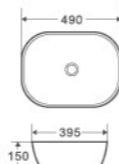

CH-85-GW

Size: 465x375x120mm
Counter-top round-edged square basin in grey White finishing

CH-46-MW

Size: 465x375x115mm
Counter-top round-edged art basin in Matt White finishing

CH-46-BW

Size: 465x375x115mm
Counter-top round-edged art basin in Black and White finishing

CH-46-MB

Size: 465x375x115mm
Counter-top round-edged art basin in Matt Black finishing

CH-43-TW

Size: 490x395x150mm
Counter-top round-edged square basin in Touchline White finishing

CH-43-MB

Size: 490x395x150mm
Counter-top round-edged rectangular basin in Matt Black finishing

CH-43-BW

Size: 500x405x150mm
Counter-top round-edged rectangular basin in Black/White finishing

CH-43-CAR

Size: 490x395x150mm
Counter-top round-edged art basin in Carrara finishing

CHUR series

Counter-Top Art Basin

An Inspiration of color and shape
– **CHUR** is a series of finely crafted basin designed to make a statement in your bathroom.

CH-44-TW

Size: 410x410x150mm
Counter-top round-edged square basin in Touchline White finishing