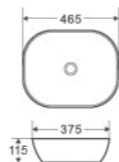

CH-85-GW

Size: 465x375x120mm
Counter-top round-edged square basin in grey White finishing

CH-46-MW

Size: 465x375x115mm
Counter-top round-edged art basin in Matt White finishing

CH-46-BW

Size: 465x375x115mm
Counter-top round-edged art basin in Black and White finishing

CH-46-MB

Size: 465x375x115mm
Counter-top round-edged art basin in Matt Black finishing

CH-43-TW

Size: 490x395x150mm
Counter-top round-edged square basin in Touchline White finishing

CH-43-MB

Size: 490x395x150mm
Counter-top round-edged rectangular basin in Matt Black finishing

CH-43-BW

Size: 500x405x150mm
Counter-top round-edged rectangular basin in Black/White finishing

CH-43-CAR

Size: 490x395x150mm
Counter-top round-edged art basin in Carrara finishing

CHUR series

Counter-Top Art Basin

An Inspiration of color and shape
– **CHUR** is a series of finely crafted basin designed to make a statement in your bathroom.

CH-44-TW

Size: 410x410x150mm
Counter-top round-edged square basin in Touchline White finishing