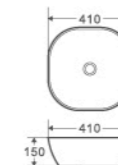

CH-46-MB

Size: 465x375x115mm
Counter-top round-edged art basin in Matt Black finishing

CH-43-TW

Size: 490x395x150mm
Counter-top round-edged square basin in Touchline White finishing

CH-43-MB

Size: 490x395x150mm
Counter-top round-edged rectangular basin in Matt Black finishing

CH-43-BW

Size: 500x405x150mm
Counter-top round-edged rectangular basin in Black/White finishing

CH-43-CAR

Size: 490x395x150mm
Counter-top round-edged art basin in Carrara finishing

CHUR series

Counter-Top Art Basin

An Inspiration of color and shape
– **CHUR** is a series of finely crafted basin designed to make a statement in your bathroom.

CH-44-TW

Size: 410x410x150mm
Counter-top round-edged square basin in Touchline White finishing

CH-44-MB

Size: 410x410x150mm
Counter-top round-edged square basin in Matt Black finishing

CH-03-TW

Size: 400x400x145mm
Counter-top round-edged square basin in Touchline White finishing

CH-33-BW

Size: 610x410x150mm
Counter-top oval art basin in Black/White finishing