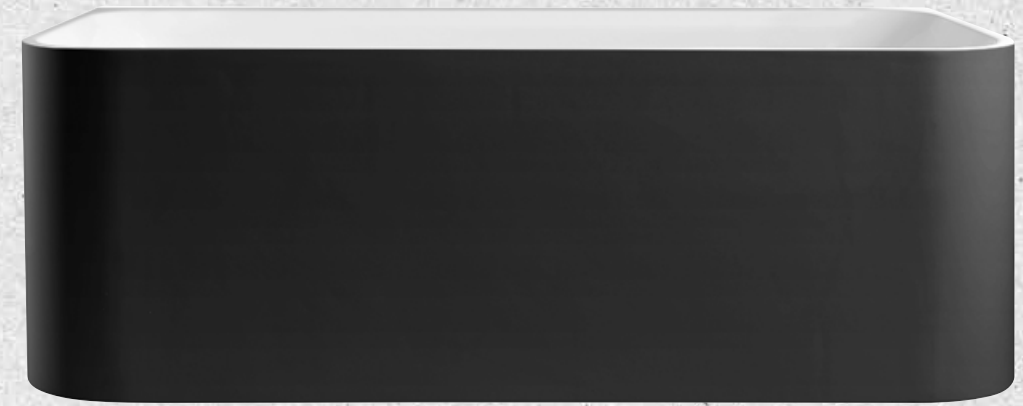

BULLION

BULLION Series is strong at left and right corners, and more useful back to wall. The presentation of simple, elegant and glossy white surfaces reflect ingenious ideas and infinite modern beauty of bathroom. Most consideration with project and regular bathroom. The presentation of simple, elegant and glossy white surfaces reflect ingenious ideas and infinite modern beauty of bathroom.

- 
 Sanitary grade acrylic
- 
 240L/287L
- 
 High gloss white
- 
 Adjustable legs
- 
 Freestanding
- 
 Easy to clean
- 
 Plug & waste included

BULLION SERIES

Model: BU-1500-W / BU-1500-BW Dimension: L1500xW750xH590mm
 BU-1700-W / BU-1700-BW L1700xW800xH590mm