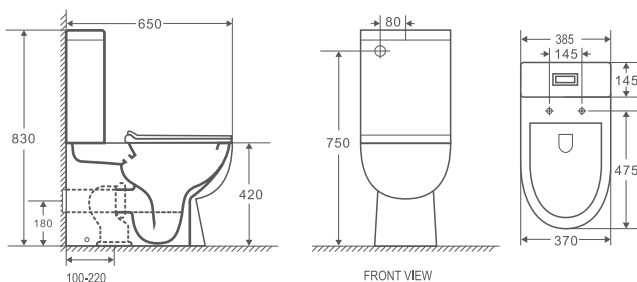

#### Specifications

Model: MP-T5B

Description: Two-Piece Toilet

#### Product Dimension

Dimension: 650 x 385 x 830mm

#### Installation:

VB150 Flexible Connector

- P-Trap: 180mm Roughing-in
  - S-Trap: 100-220mm Roughing-in
- Bottom water inlet entry  
R&T flushing system