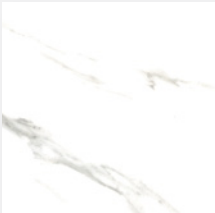

MARCEAL GRIGIO 300X300

MARGRI3030M - MARCEAL GRIGIO MATT