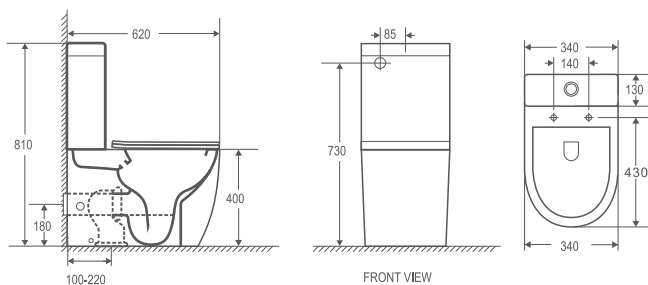

Specifications

Model: CP-T3B

Description: Two-Piece Toilet

Features:

Highest Quality Vitreous China

Rimless

Easy to clean surface

Easy-release heavy-duty slim Duraplas seat

Product Dimension

Dimension: 620 x 340 x 810mm

Installation:

VB150 flexible connector:

- P-Trap: 180mm Roughing-in
- S-Trap: 100-220mm Roughing-in

Bottom water inlet entry

R&T flushing system

Water Consumption: