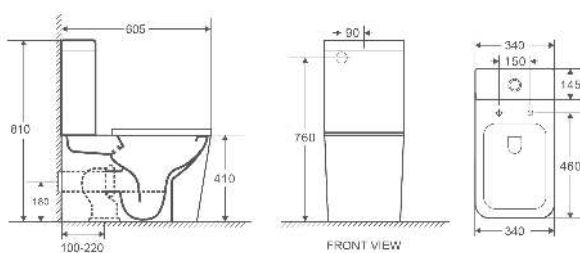

Installation:

VB150 flexible connector:

- P-Trap: 180mm Roughing-in
- S-Trap: 100-220mm Roughing-in

Universal water inlet entry

R&T flushing system

Water Consumption:

WELS 4 Star

4.5L/Full, 3L/Half

AS 1172.1
AS 1172.2
Licence NO.
WMK26315

Product Dimension

Dimension: 605 x 340 x 810mm

Rimless

Distributed by: Unicasa Pty Ltd

Toll Free: 1800 699 888 Email: info@unicasa.com.au

www.mercio.com.au