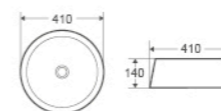

TRIER series

A series of color basins that speaks about art and personality.

TR-74-AW

Size: 410x410x140mm
Counter-top circular art basin
with Art White finishing

TR-80-BK

Size: 410x410x140mm
Counter-top circular art basin
with external Matt Black finishing

TR-65-AB

Size: 410x410x140mm
Counter-top circular art basin
with Art Bronze finishing

TR-70-AG

Size: 410x410x140mm
Counter-top circular art basin
with Art Gold finishing

TR-75-BK

Size: 410x410x140mm
Counter-top circular art basin
with Art Black finishing