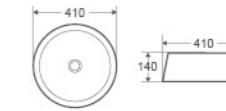

TRIER series

A series of color basins that speaks about art and personality.

TR-74-AW

Size: 410x410x140mm
Counter-top circular art basin
with Art White finishing

TR-80-BK

Size: 410x410x140mm
Counter-top circular art basin
with external Matt Black finishing

TR-65-AB

Size: 410x410x140mm
Counter-top circular art basin
with Art Bronze finishing

TR-70-AG

Size: 410x410x140mm
Counter-top circular art basin
with Art Gold finishing

TR-75-BK

Size: 410x410x140mm
Counter-top circular art basin
with Art Black finishing