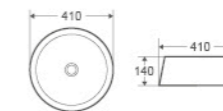

TRIER series

A series of color basins that speaks about art and personality.

TR-74-AW

Size: 410x410x140mm
Counter-top circular art basin
with Art White finishing

TR-80-BK

Size: 410x410x140mm
Counter-top circular art basin
with external Matt Black finishing

TR-65-AB

Size: 410x410x140mm
Counter-top circular art basin
with Art Bronze finishing

TR-70-AG

Size: 410x410x140mm
Counter-top circular art basin
with Art Gold finishing

TR-75-BK

Size: 410x410x140mm
Counter-top circular art basin
with Art Black finishing