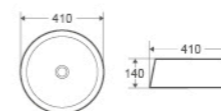

TRIER series

A series of color basins that speaks about art and personality.

TR-74-AW

Size: 410x410x140mm
Counter-top circular art basin
with Art White finishing

TR-80-BK

Size: 410x410x140mm
Counter-top circular art basin
with external Matt Black finishing

TR-65-AB

Size: 410x410x140mm
Counter-top circular art basin
with Art Bronze finishing

TR-70-AG

Size: 410x410x140mm
Counter-top circular art basin
with Art Gold finishing

TR-75-BK

Size: 410x410x140mm
Counter-top circular art basin
with Art Black finishing